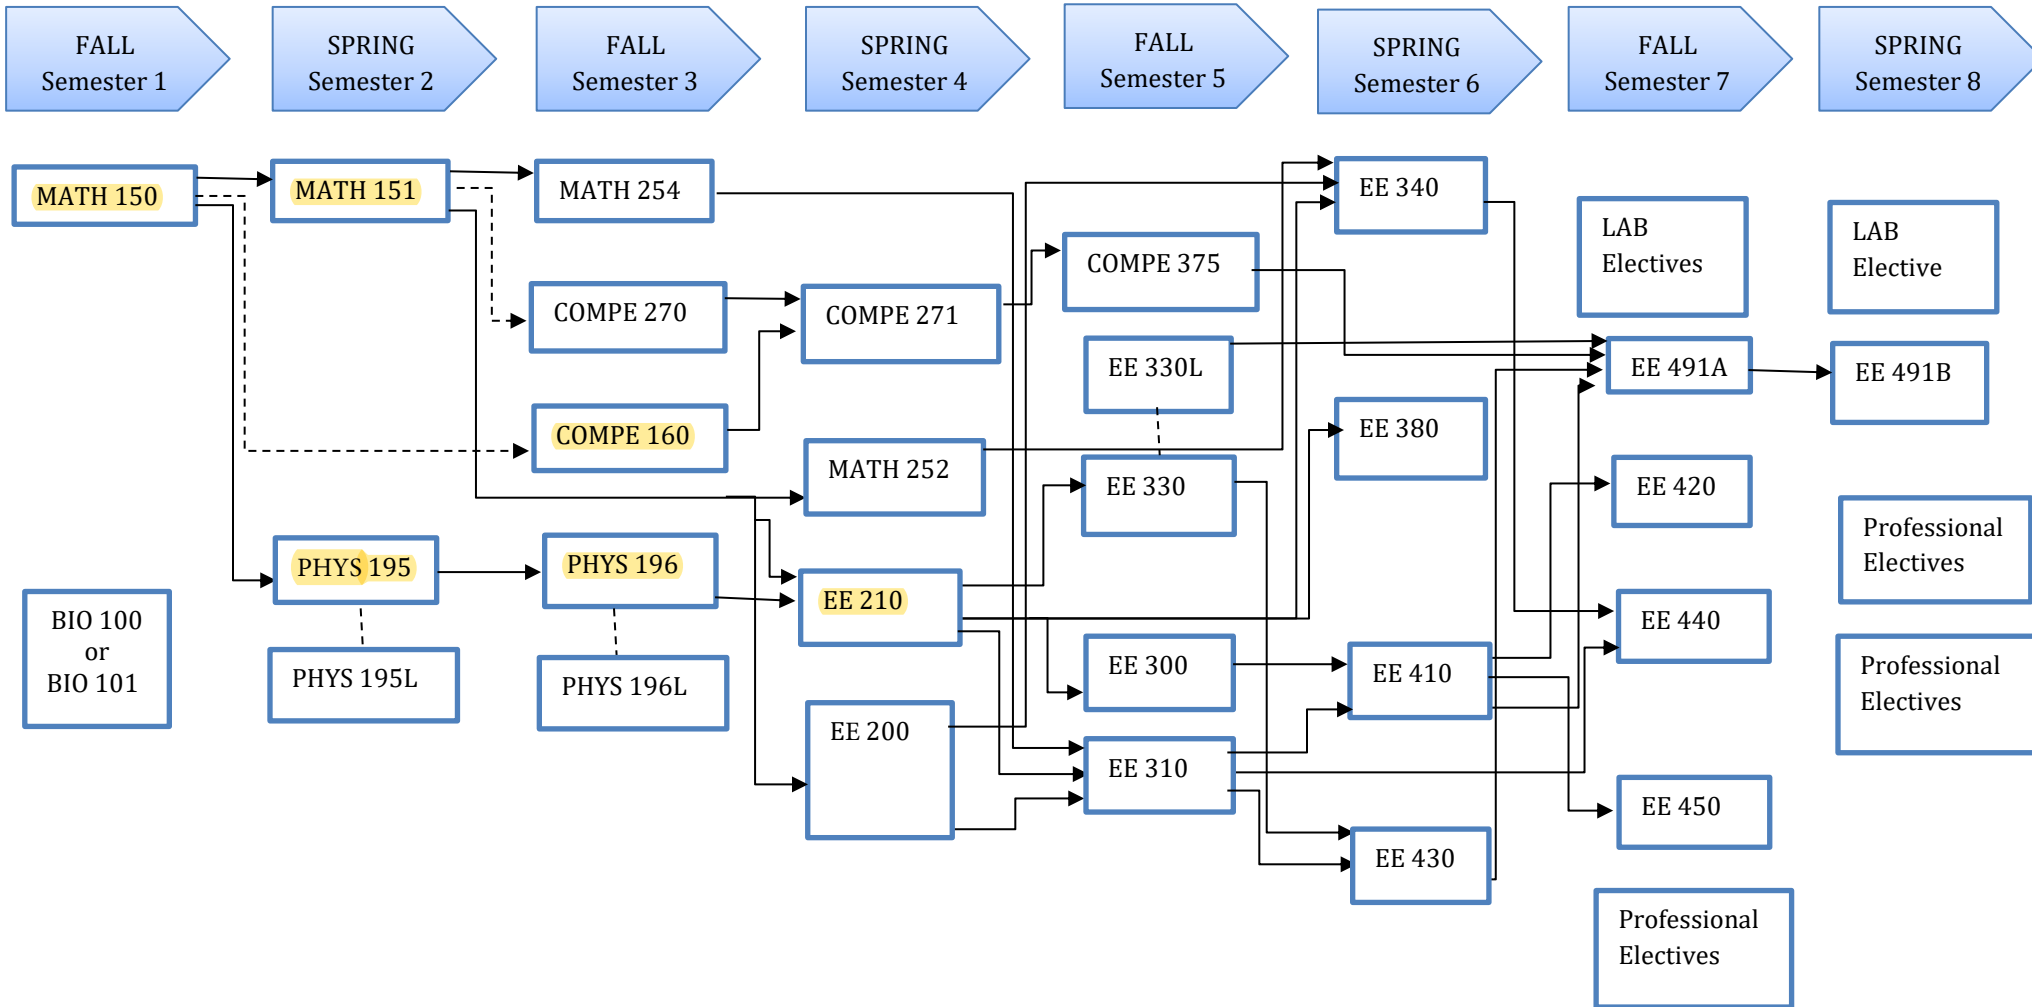

ELECTRICAL ENGINEERING CURRICULUM GUIDE

Catalog Year 2022-23

Key:

----Credit or Concurrent Enrollment

___Prerequisite

^ Prerequisite for EE 310 is Math 252 or Math 254

Note:

- General Education requirements are not shown, see general catalog, degree evaluation or MyMap
- **Yellow highlight** = Impact Courses = must pass with C or better