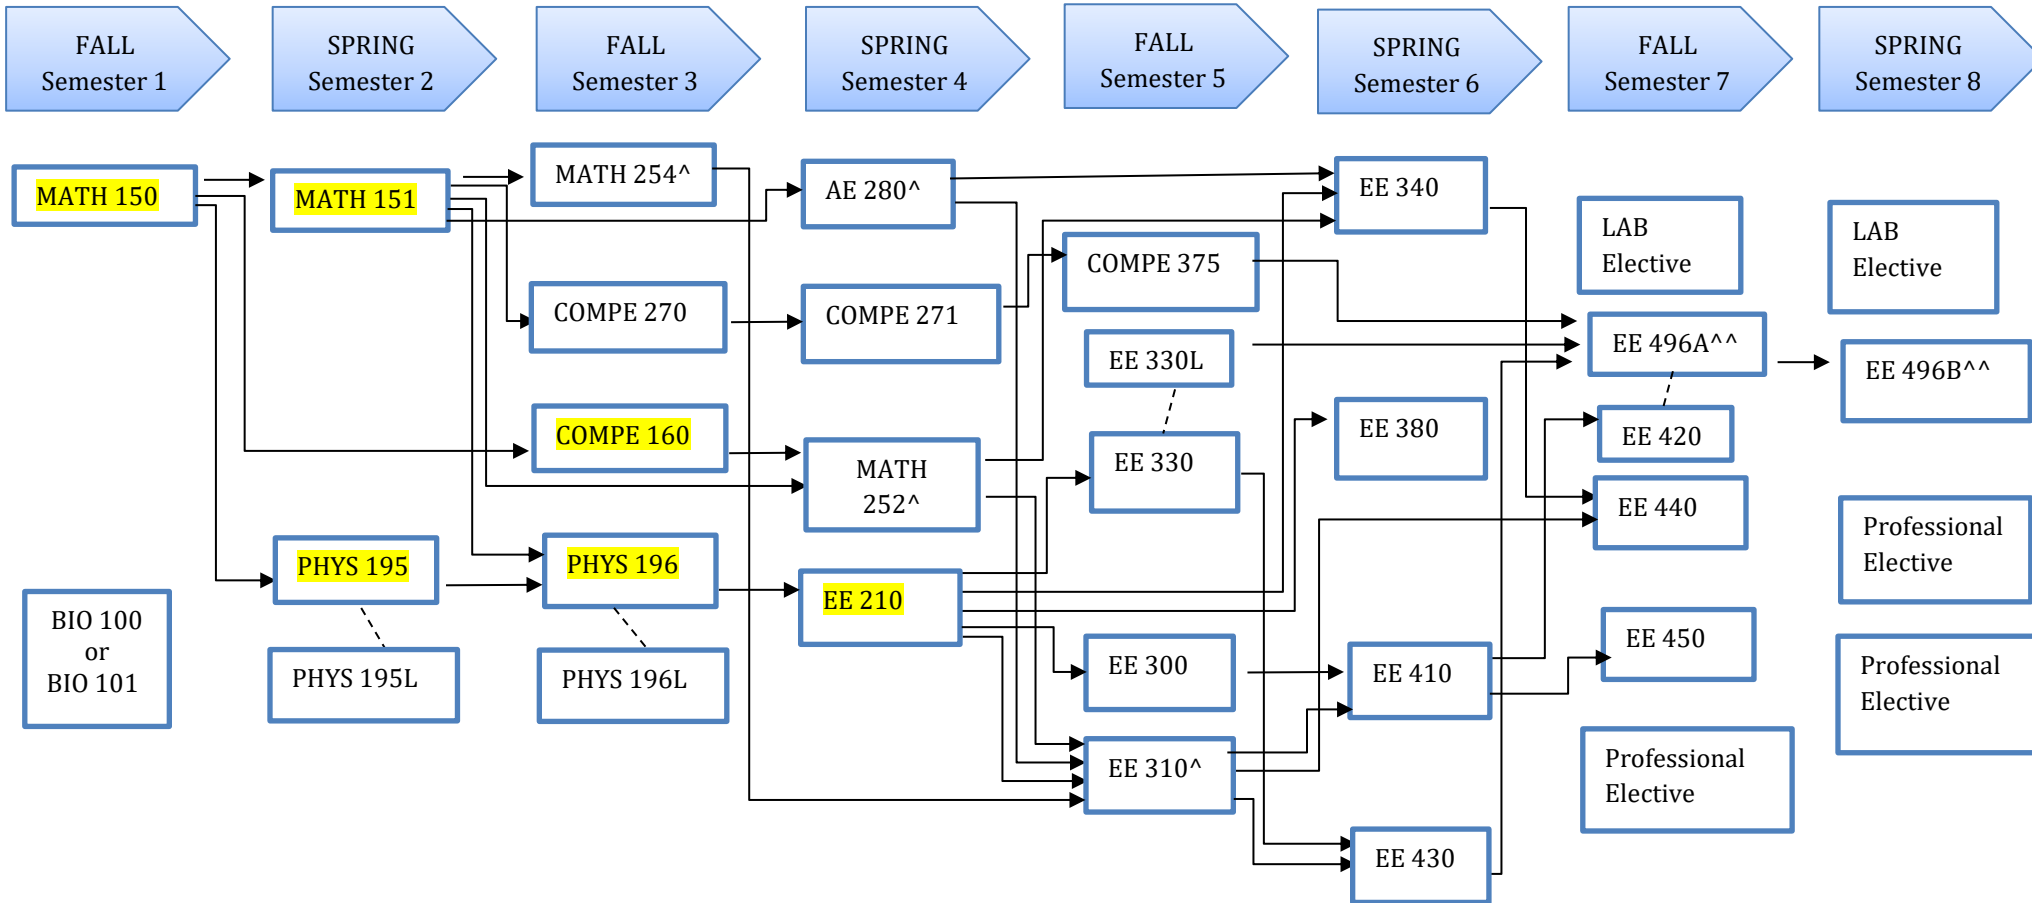

ELECTRICAL ENGINEERING CURRICULUM GUIDE

Catalog Year 2021-22

Key:

--- Credit or Concurrent Enrollment

— Prerequisite

^ Prerequisite for EE 310 is Math 252 or AE 280 and Math 254

^^ EE496A&B appear as EE490 in the 2021 catalog and MyMap, however, EE 490 is no longer offered.

Note:

- General Education requirements are not shown, see general catalog, degree evaluation or MyMap.
- **Yellow highlight** = Impaction Courses = must pass with C or better