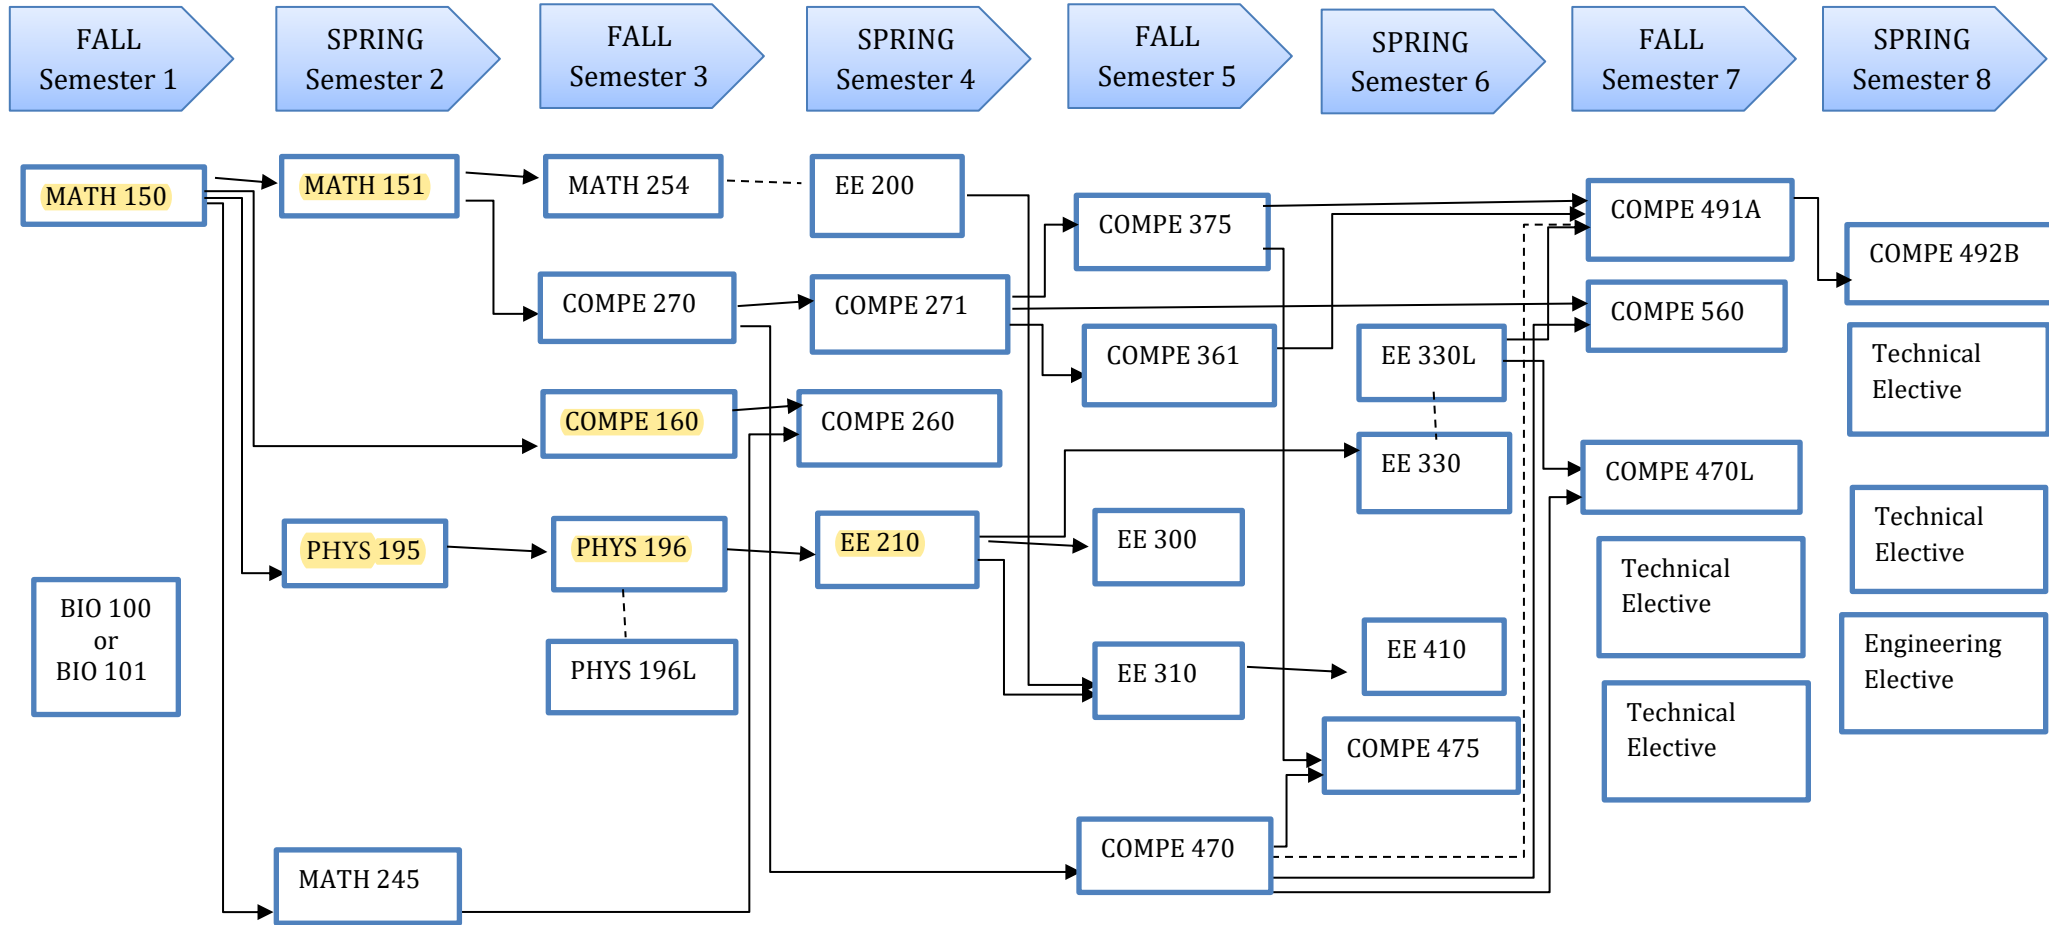

# COMPUTER ENGINEERING CURRICULUM GUIDE

Catalog Year 2022-23

----- Credit or Concurrent Enrollment

\_\_\_\_\_ Prerequisite

**Note:**

- General Education requirements are not shown, see general catalog, degree evaluation or MyMap
- **Yellow highlight** = Impaction Courses = must pass with C or better