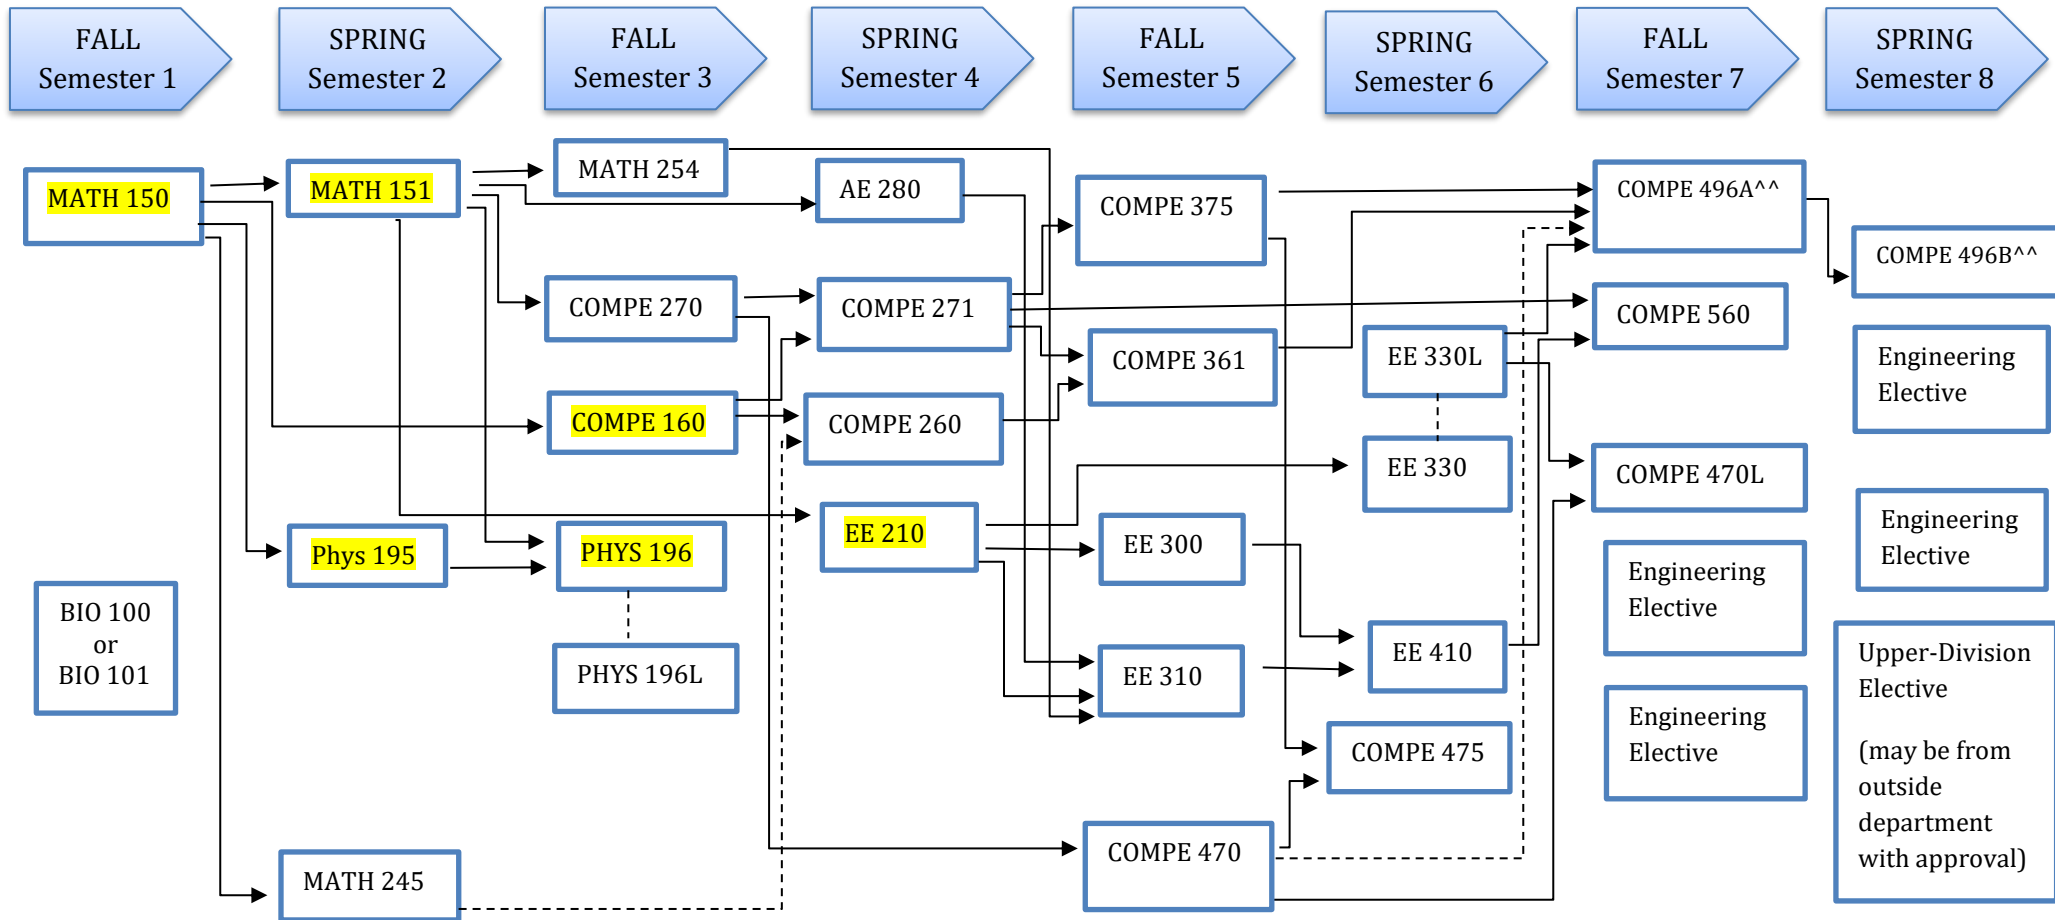

COMPUTER ENGINEERING CURRICULUM GUIDE_{v.5}

Catalog Year 2021-22

Key:

--- Credit or Concurrent Enrollment

— Prerequisite

^^ **EE496A&B appear as EE490 in the 2021 catalog and MyMap, however, EE 490 is no longer offered.**

Note:

- General Education requirements are not shown, see general catalog, degree evaluation or MyMap.
- **Yellow highlight** = Impact Courses = must pass with C or better

COMPUTER ENGINEERING CURRICULUM GUIDE_{v.5}

Catalog Year 2021-22

Key:

--- Credit or Concurrent Enrollment

— Prerequisite

^^ **EE496A&B appear as EE490 in the 2021 catalog and MyMap, however, EE 490 is no longer offered.**

Note:

- General Education requirements are not shown, see general catalog, degree evaluation or MyMap.
- **Yellow highlight** = Impaction Courses = must pass with C or better