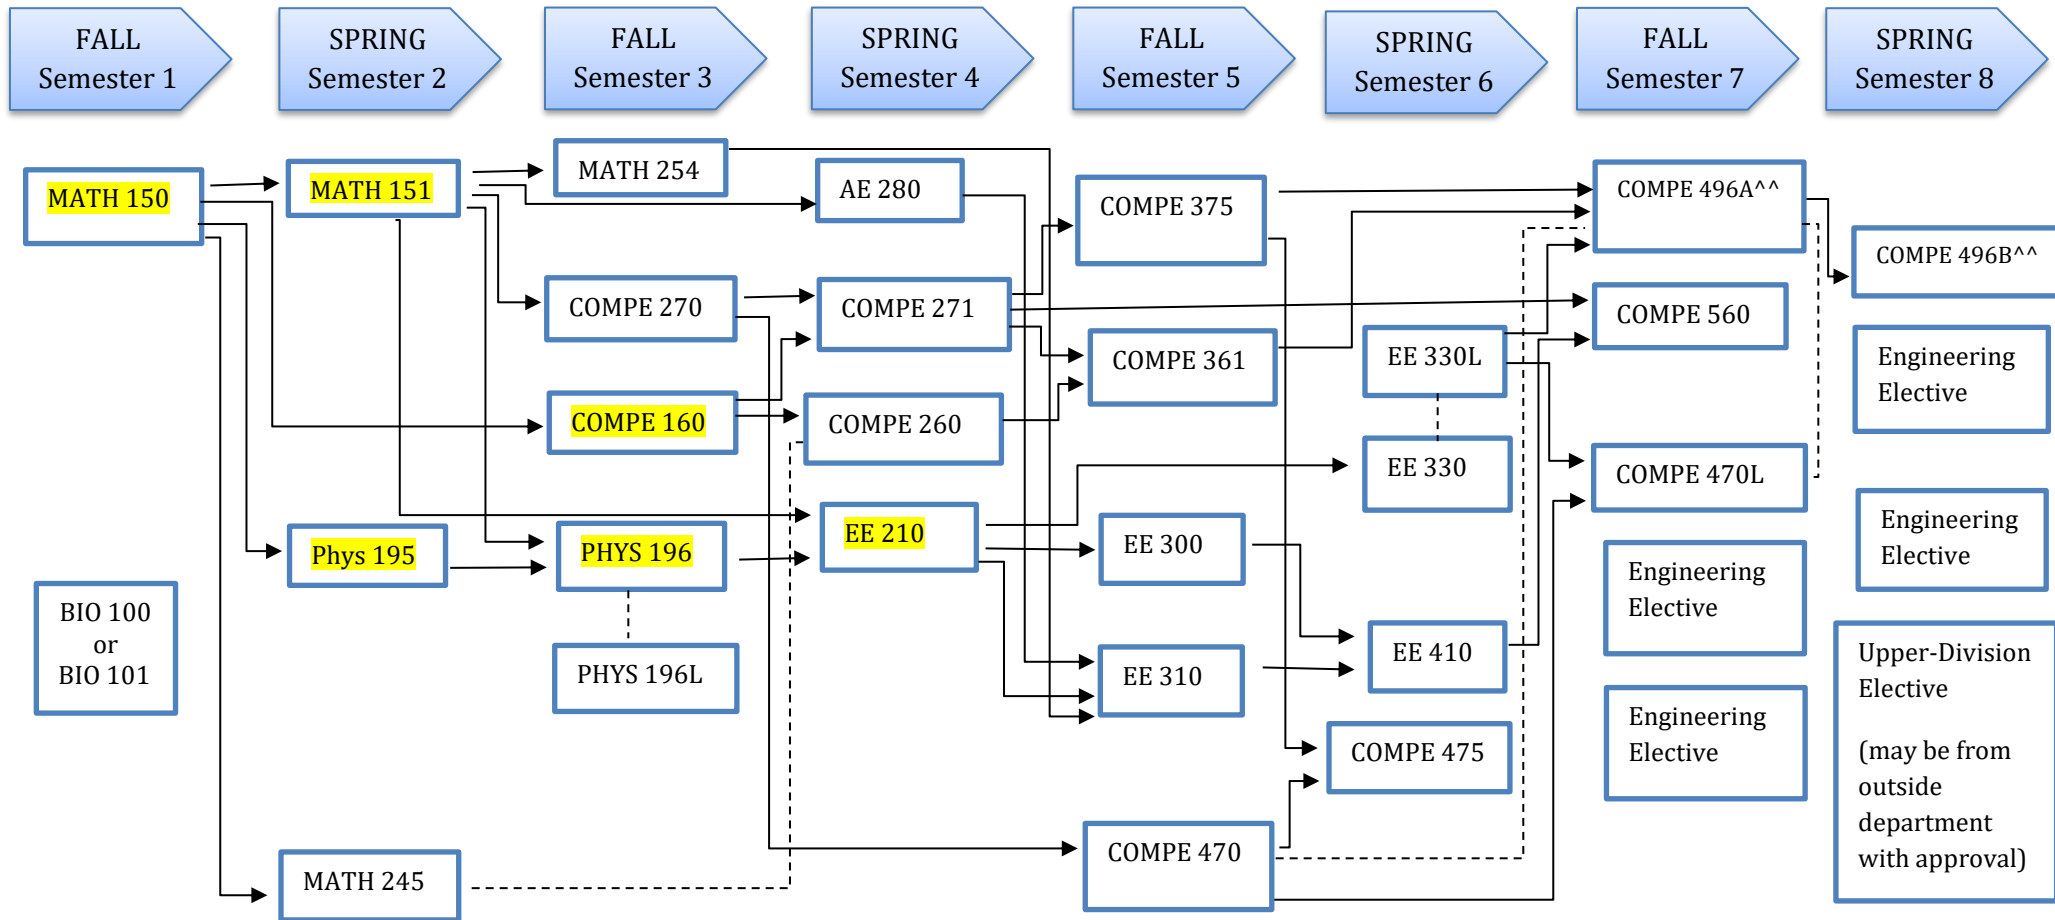

COMPUTER ENGINEERING CURRICULUM GUIDE

Catalog Year 2021-22

Key:

--- Credit or Concurrent Enrollment

— Prerequisite

^^ EE496A&B appear as EE490 in the 2021 catalog and MyMap, however, EE 490 is no longer offered.

Note:

- General Education requirements are not shown, see general catalog, degree evaluation or MyMap.
- **Yellow highlight** = Impaction Courses = must pass with C or better