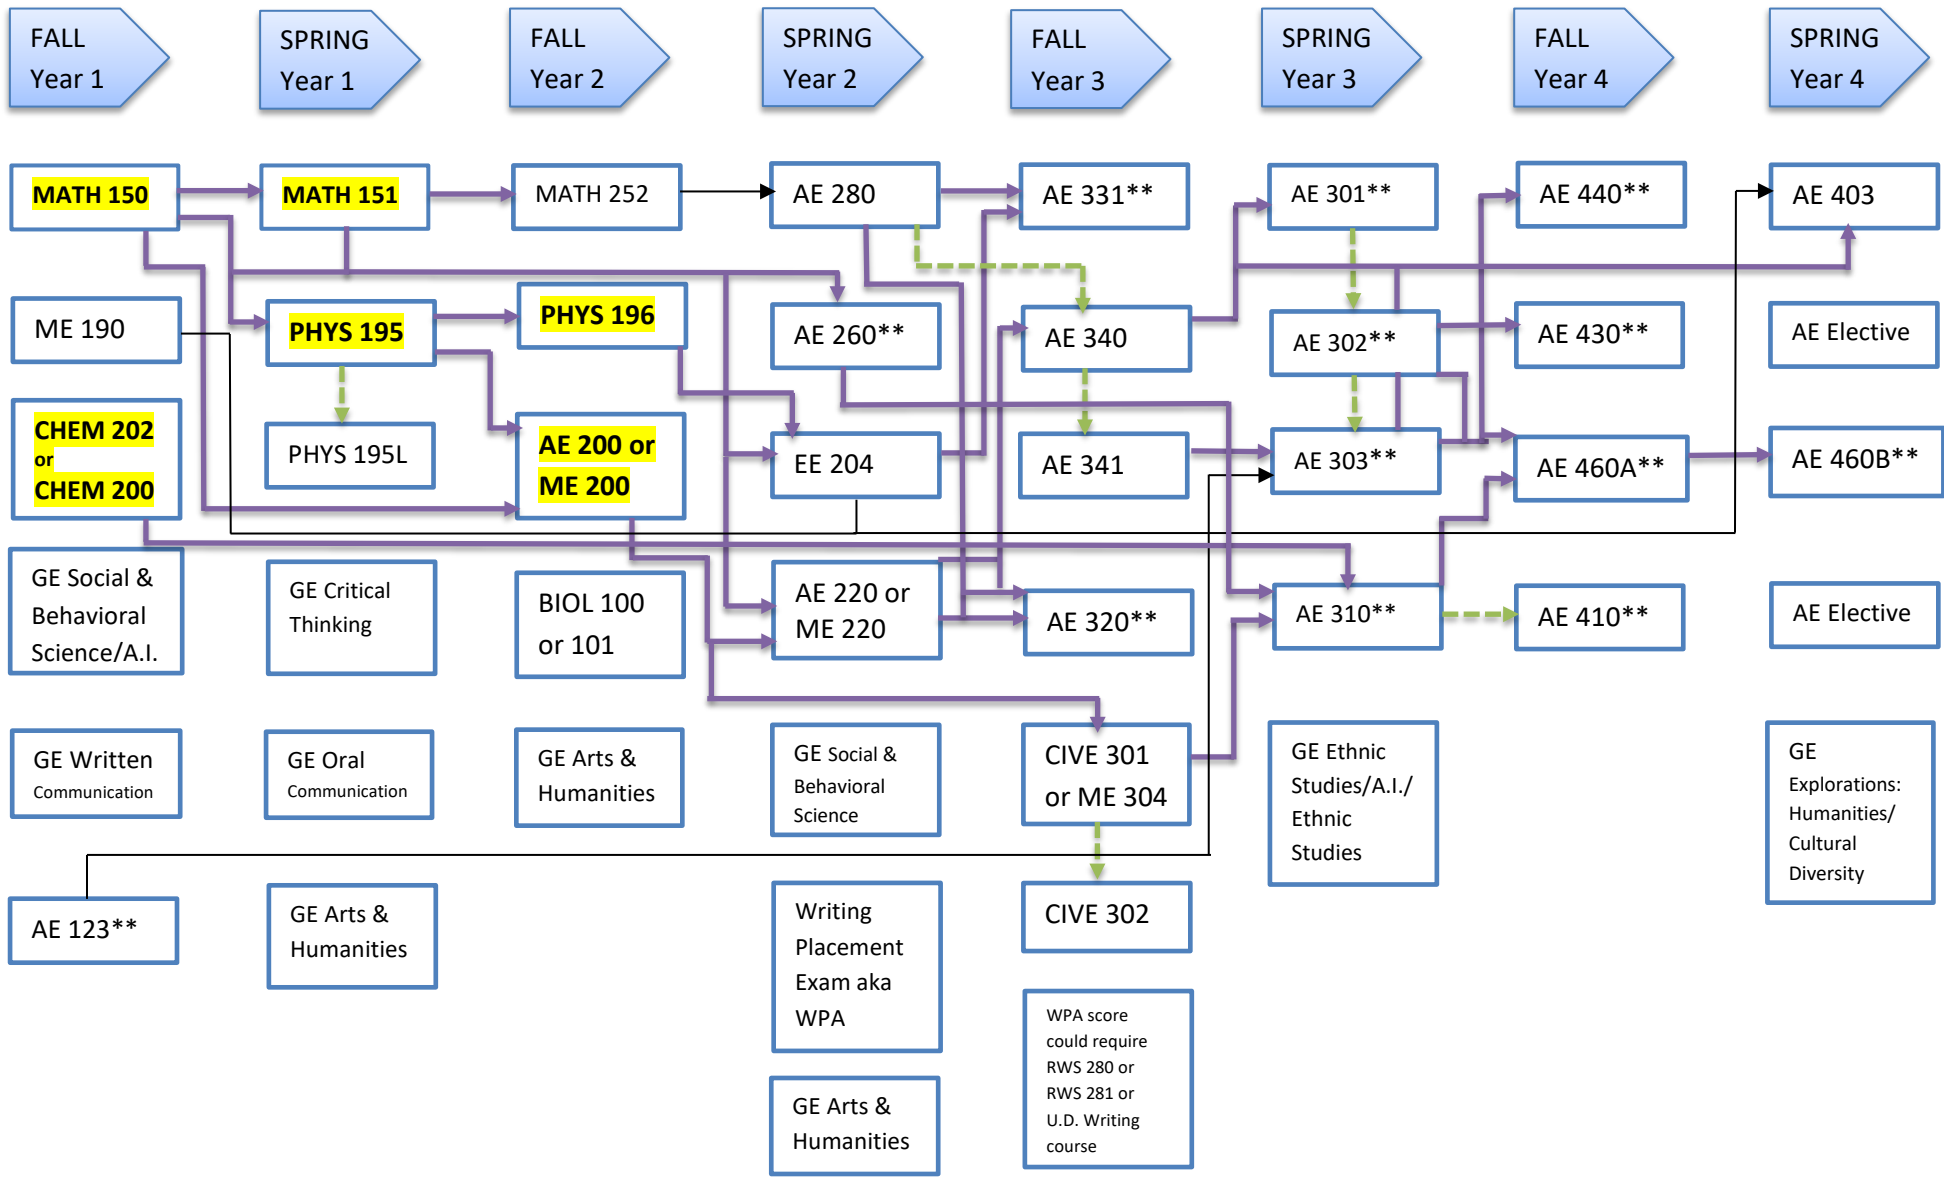

AEROSPACE ENGINEERING CURRICULUM GUIDE

Impaction Courses (Move from PreMajor to Major) – Require a grade of C or better

Catalog Year 2021-2022: Legend

- - - - - Credit or Concurrent Enrollment
 ————— Prerequisite
 ————— Recommended
 **Course Offered Only on This Semester